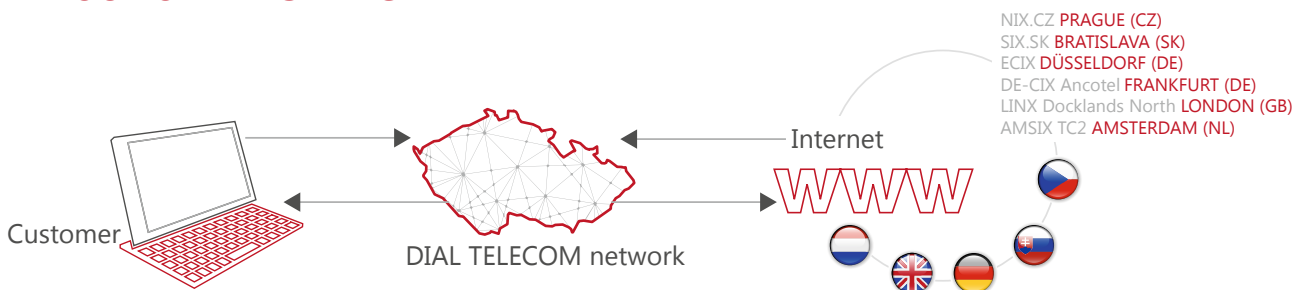

THIS SERVICE INCLUDES

- Internet connection of chosen speed guaranteed at all times
- installation including the technical equipment up to the handover interface of the service to the customer
- unlimited data transmission volume
- assignment and routing of required number of public IP addresses
- basic set-up of security rules
- (IP address translation)
- 24/7 monitoring

LAYOUT OF THE SERVICE

 **Dial Telecom**
Simply Connect.